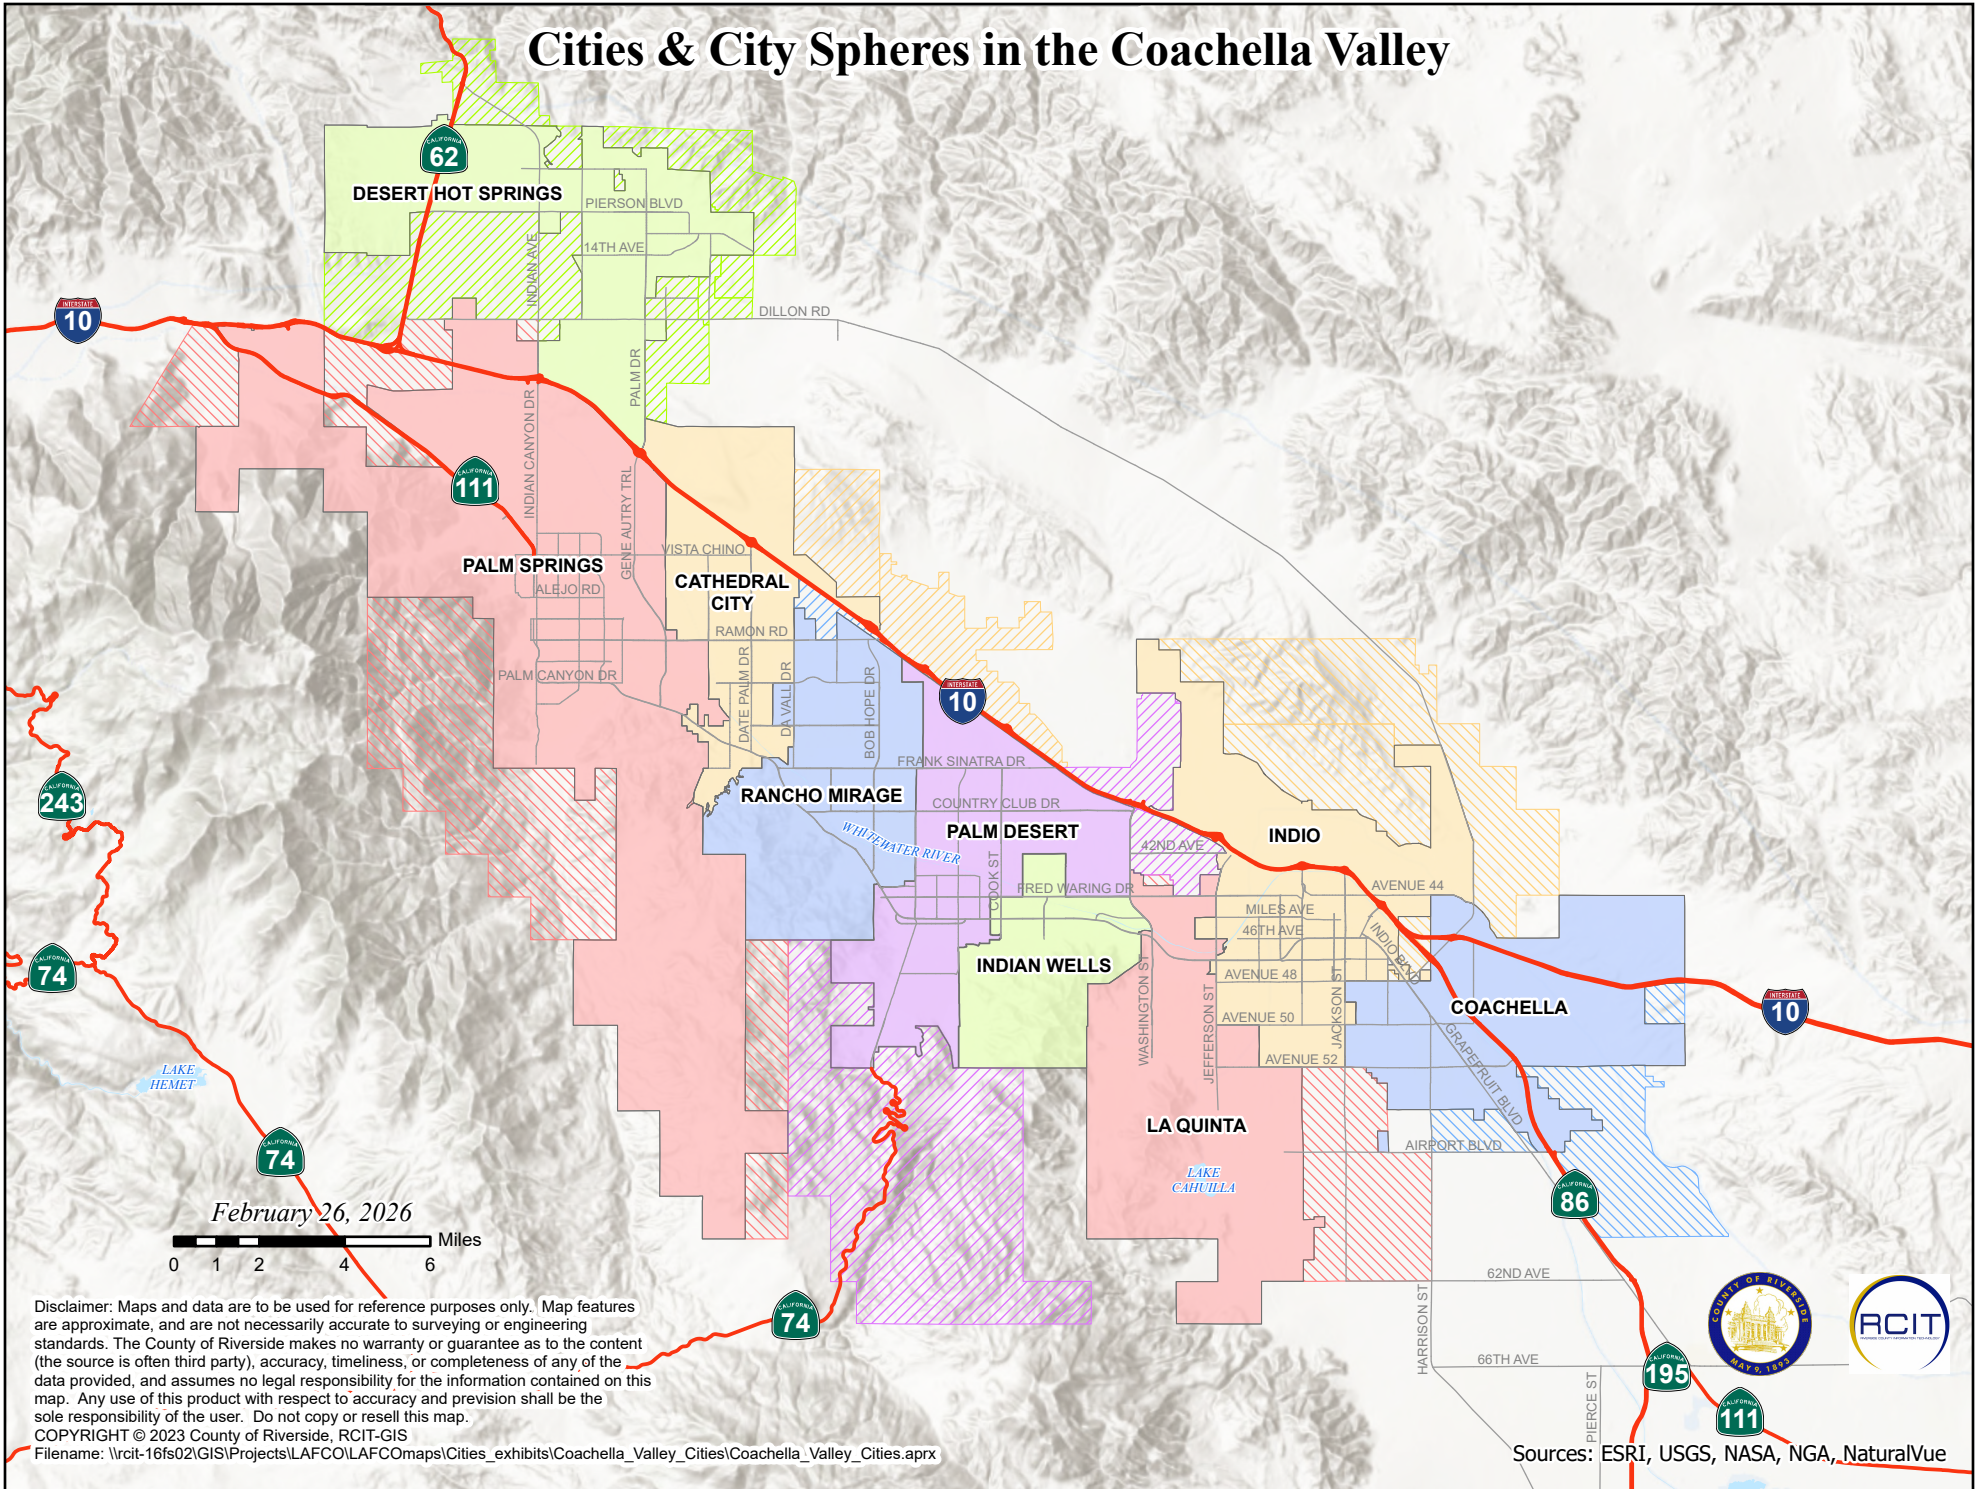

Cities & City Spheres in the Coachella Valley

Disclaimer: Maps and data are to be used for reference purposes only. Map features are approximate, and are not necessarily accurate to surveying or engineering standards. The County of Riverside makes no warranty or guarantee as to the content (the source is often third party), accuracy, timeliness, or completeness of any of the data provided, and assumes no legal responsibility for the information contained on this map. Any use of this product with respect to accuracy and prevision shall be the sole responsibility of the user. Do not copy or resell this map.

COPYRIGHT © 2023 County of Riverside, RCIT-GIS
 Filename: \\rcit-16fs02\GIS\Projects\LAFCO\LAFCOmaps\Cities_exhibits\Coachella_Valley_Cities\Coachella_Valley_Cities.aprx

Sources: ESRI, USGS, NASA, NGA, NaturalVue