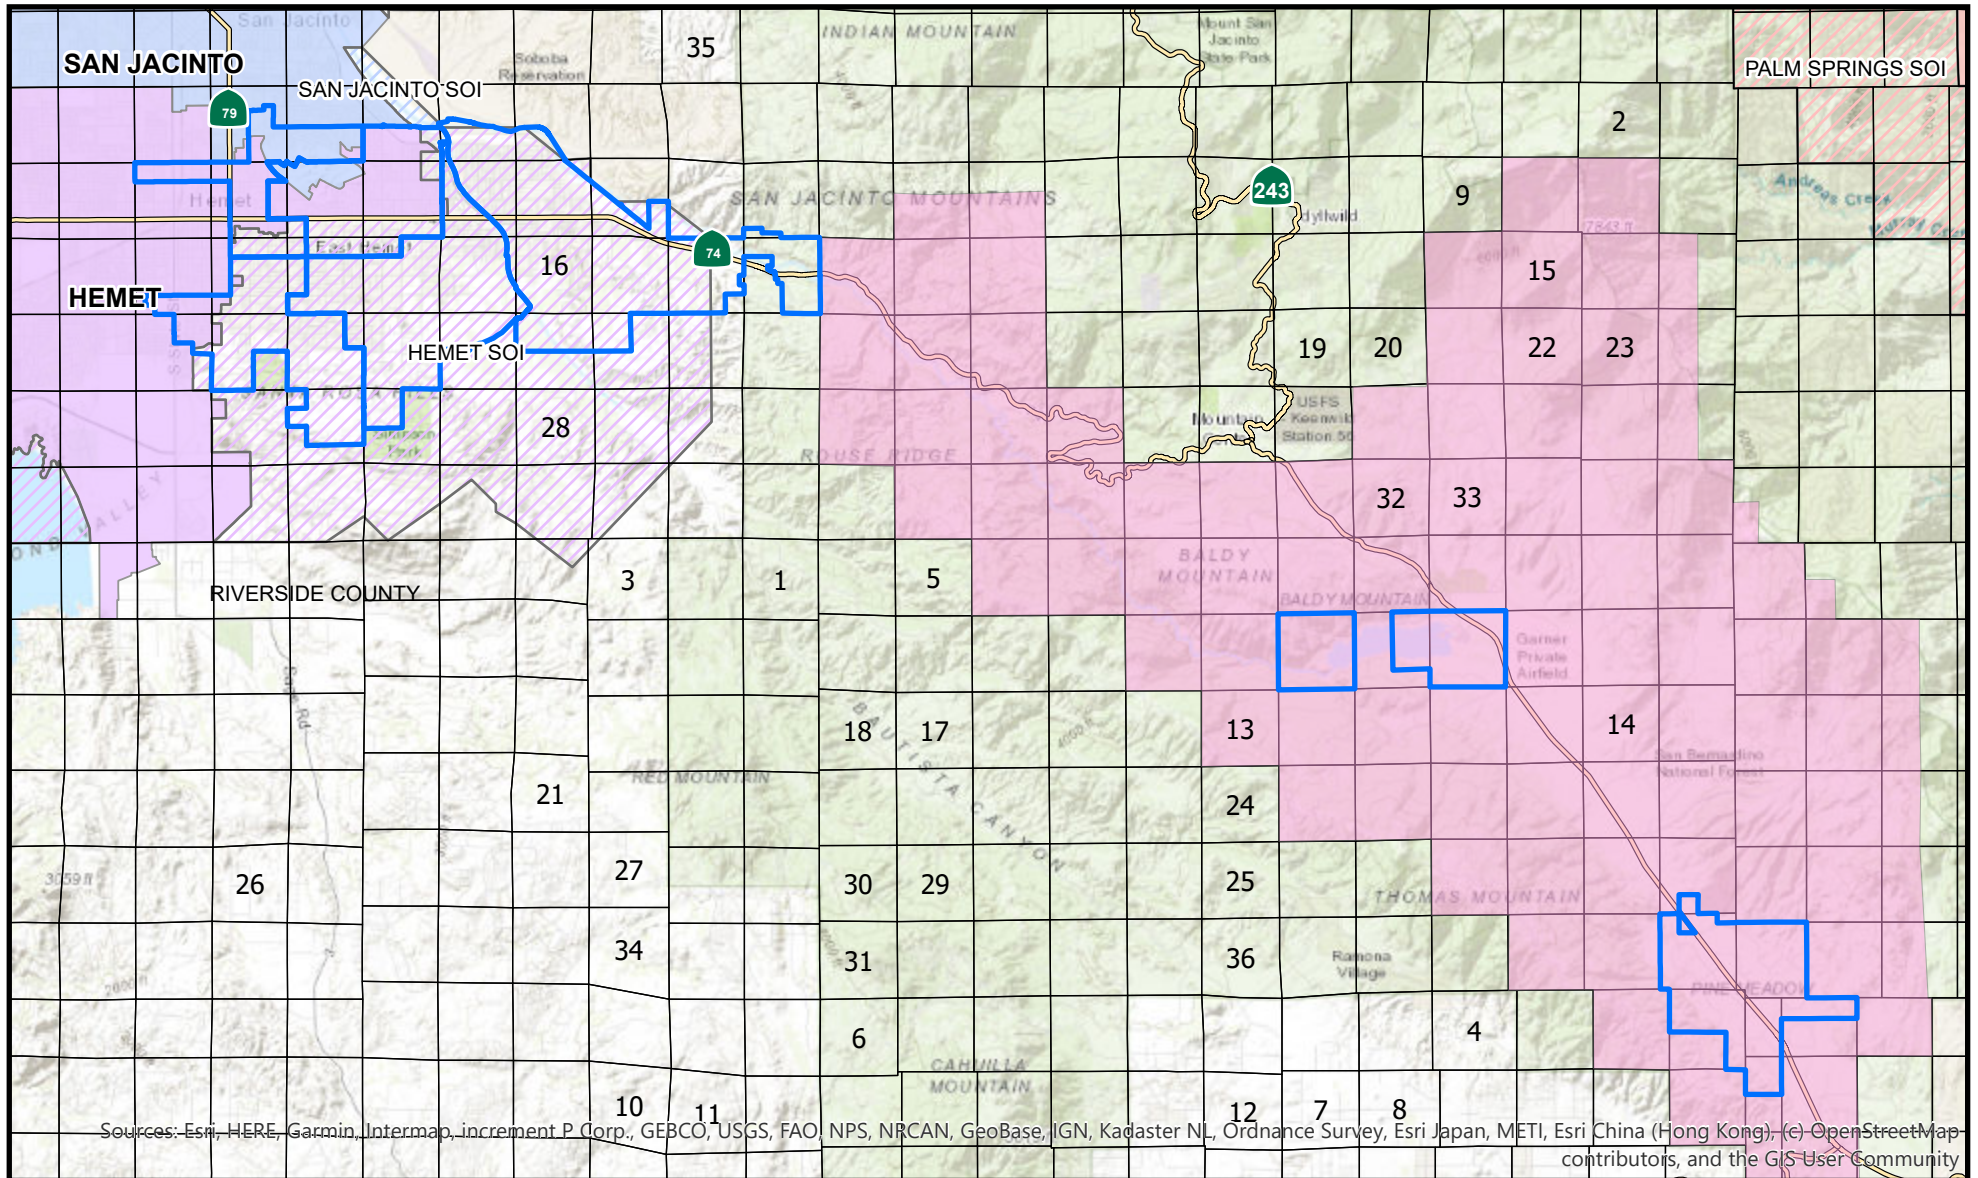

Lake Hemet Municipal Water District and Sphere of Influence

Sources: Esri, HERE, Garmin, Intermap, increment P Corp., GEBCO, USGS, FAO, NPS, NRCAN, GeoBase, IGN, Kadaster NL, Ordnance Survey, Esri Japan, METI, Esri China (Hong Kong), (c) OpenStreetMap contributors, and the GIS User Community

Data Sources: County of Riverside; Registrar of Voters; LAFCO

Legend

- Lake Hemet Municipal Water District Boundary
- Lake Hemet Municipal Water District Sphere of Influence (SOI)
- Sections

Water & Sewer
provided by District

SOI Adopted: 2005

Author: Crystal M. Craig

Map Created on 9/19/19

Disclaimer: The information shown is intended to be used for reference and general display purposes only and is not to be used as an official map.