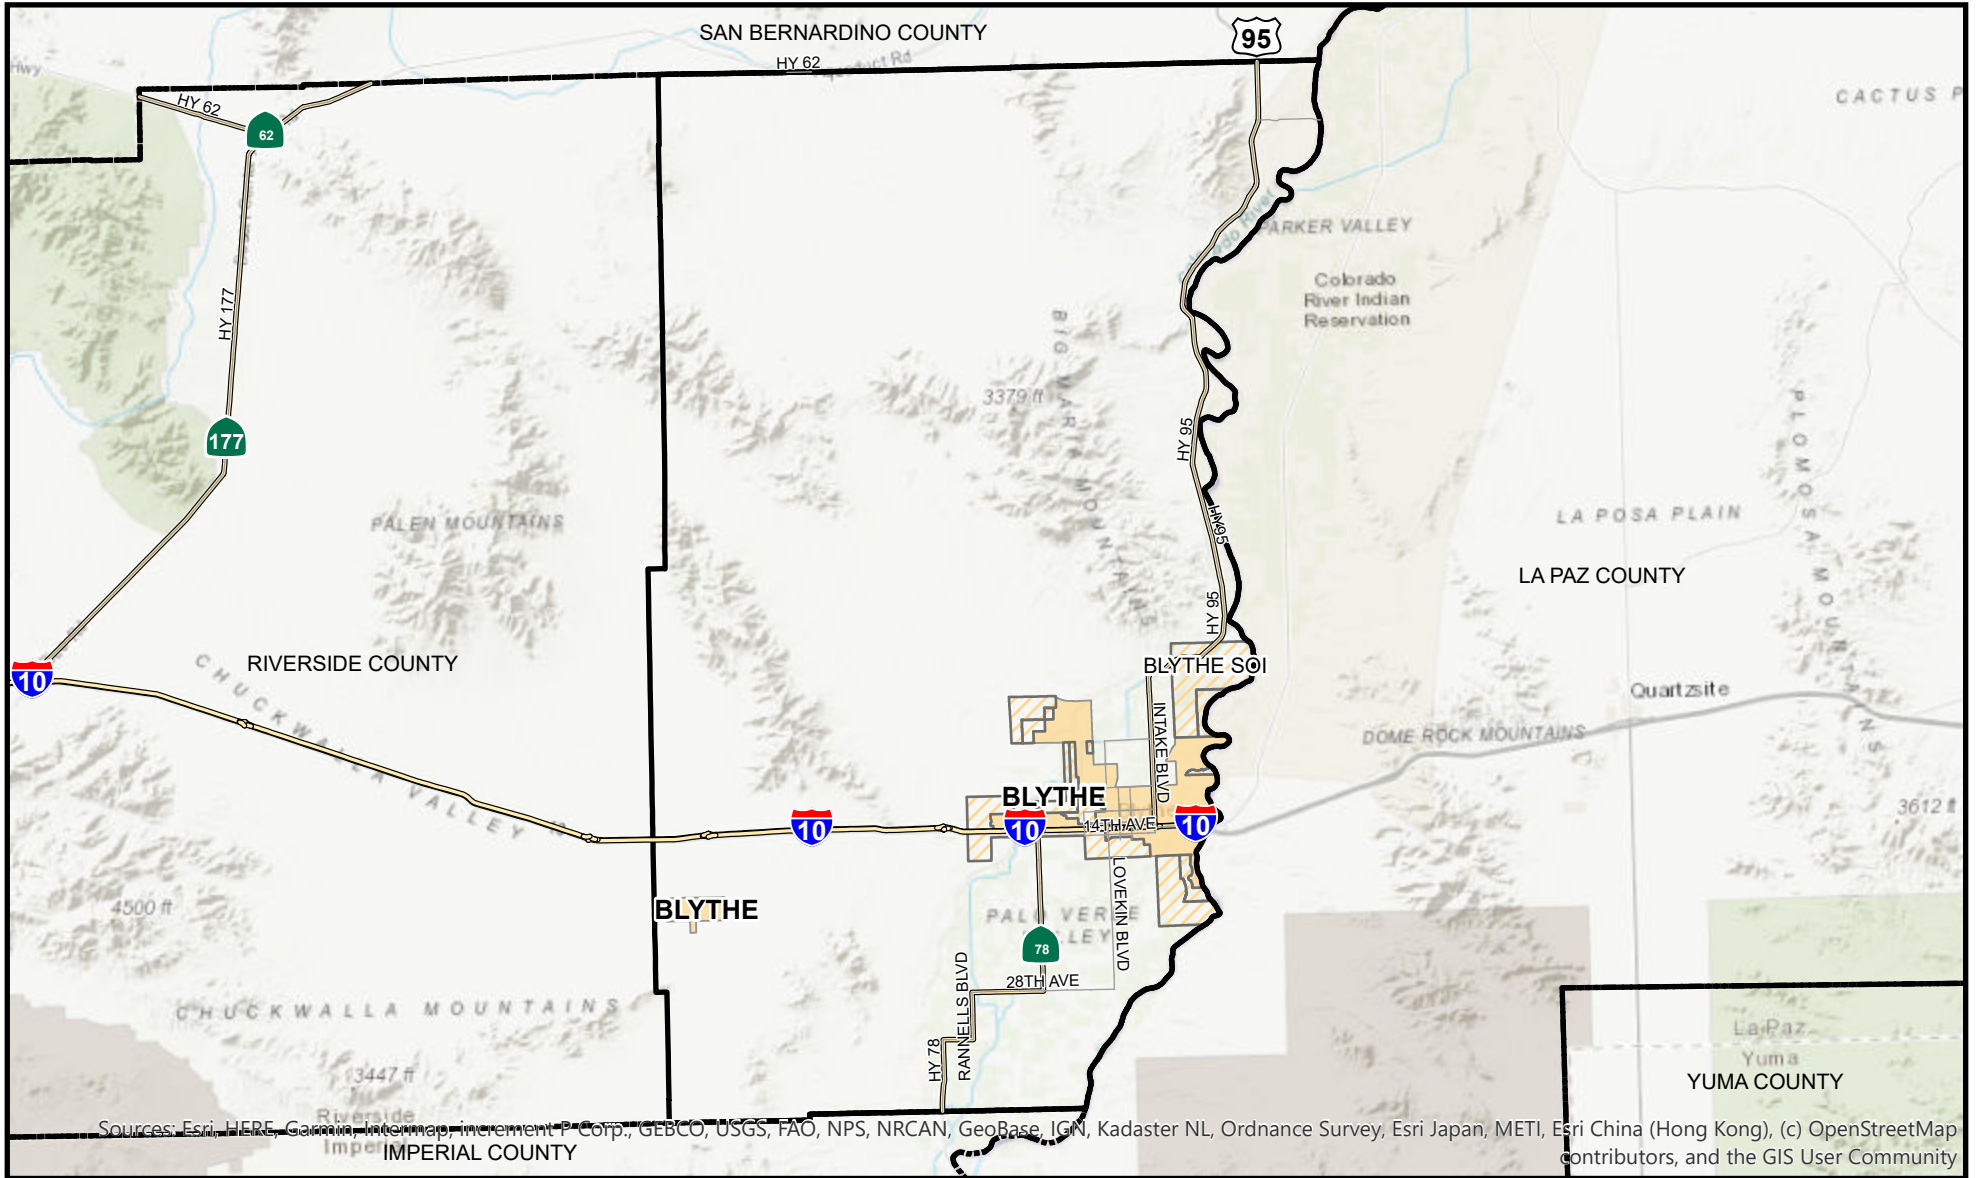

Palo Verde Valley Library District and Sphere of Influence

Data Sources: County of Riverside; Registrar of Voters, LAFCO

9.5 4.75 0 9.5 Miles

Legend

 Palo Verde Library District**

** SOI is coterminous with District Boundary

Disclaimer: The information shown is intended to be used for reference and general display purposes only and is not to be used as an official map.

Library services provided for District residents

Author: Crystal M. Craig

Map Created on 8/5/19