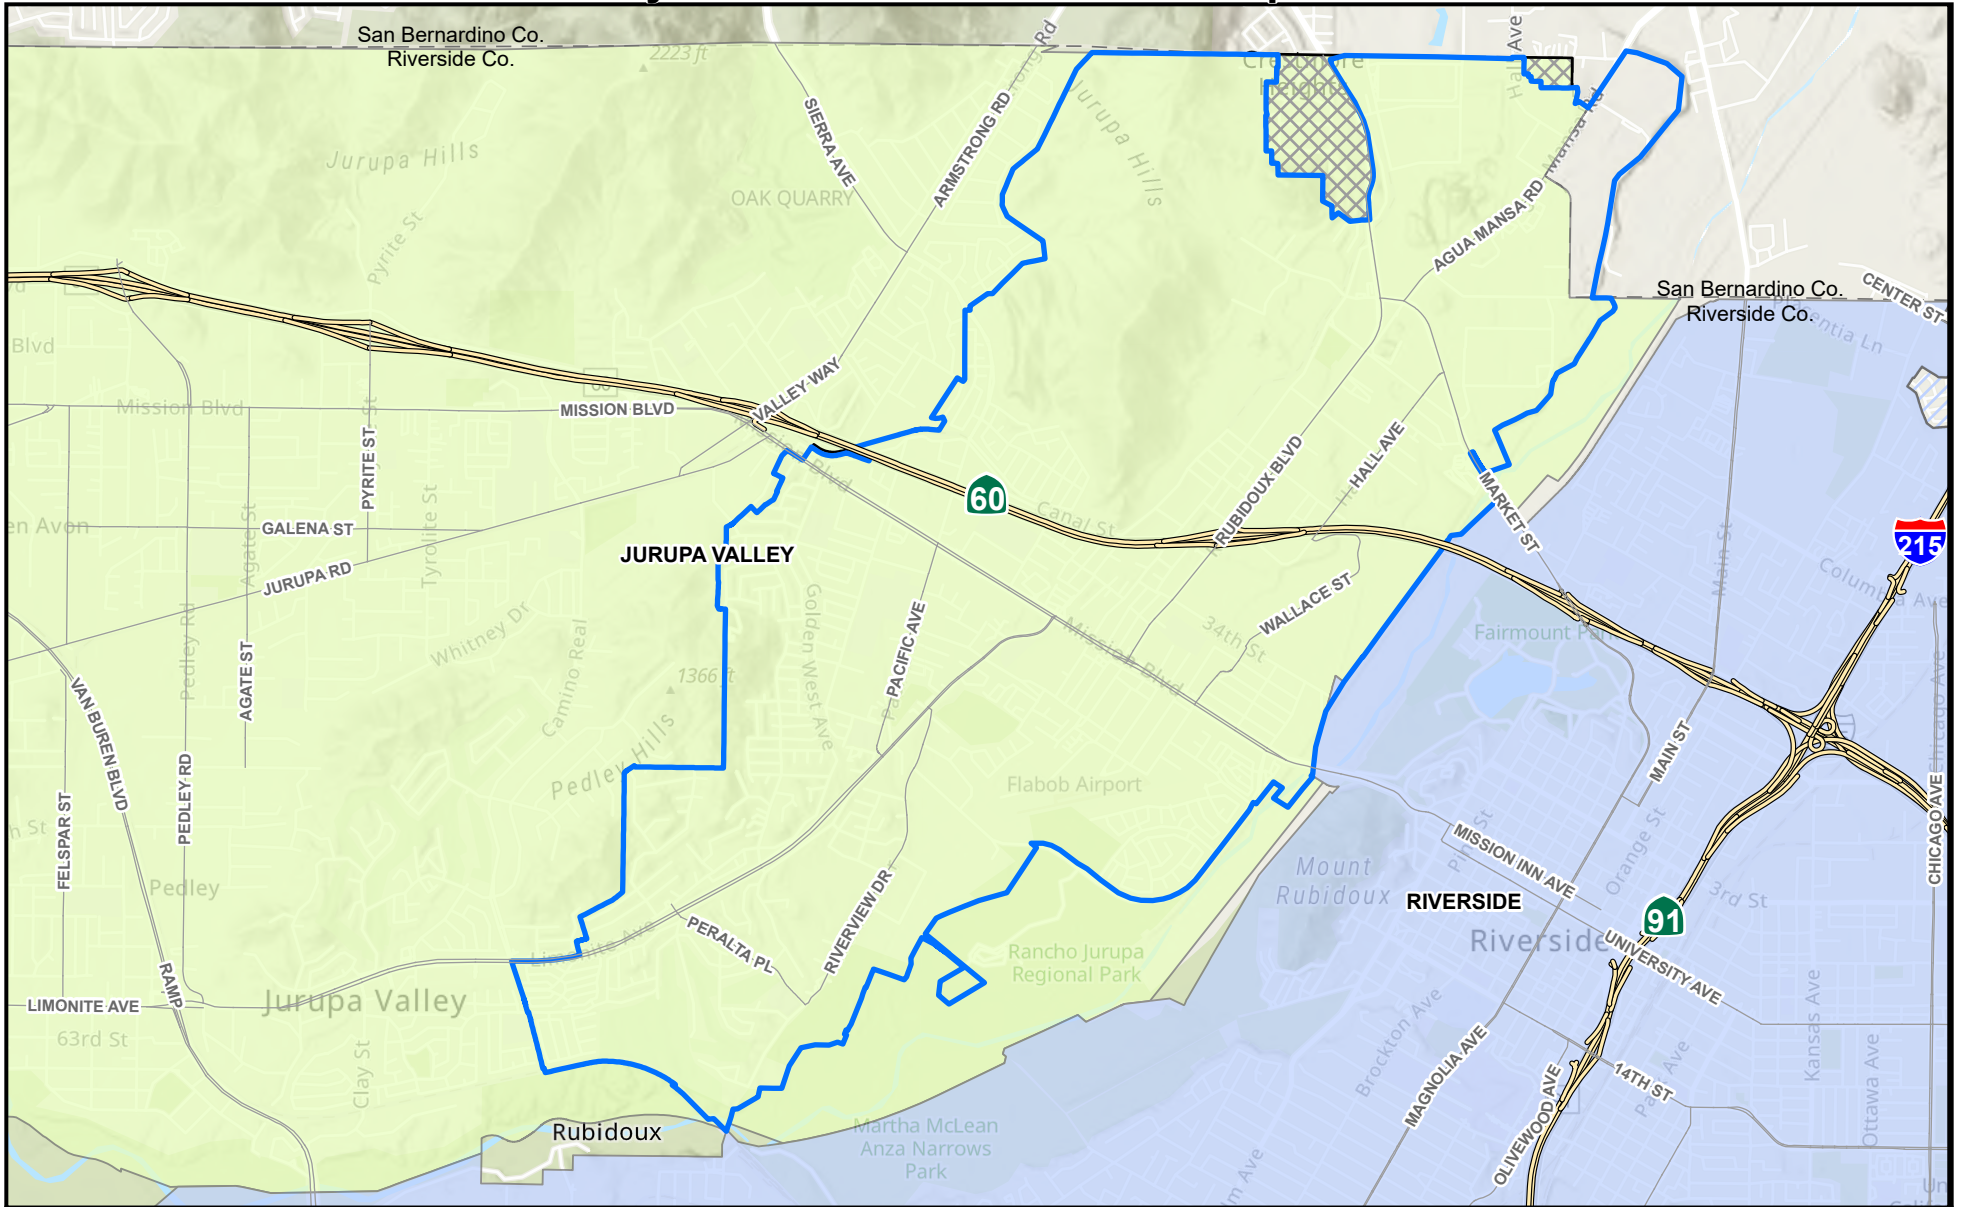

Rubidoux Community Services District and Sphere of Influence

Data Sources: County of Riverside; Registrar of Voters, LAFCO

Legend

- Rubidoux CSD Boundary
- City of Jurupa Valley
- Riverside SOI
- Rubidoux CSD Sphere
- City of Riverside

Disclaimer: The information shown is intended to be used for reference and general display purposes only and is not to be used as an official map.

SOI History

| | | |
|---------------|---------------------|------------------|
| SOI Amended | 2020-04-2 | May 28, 2020 |
| SOI Confirmed | 2021-01-1, 2, 4 & 5 | October 28, 2021 |
| SOI Amended | 2022-19-2 | October 16, 2025 |