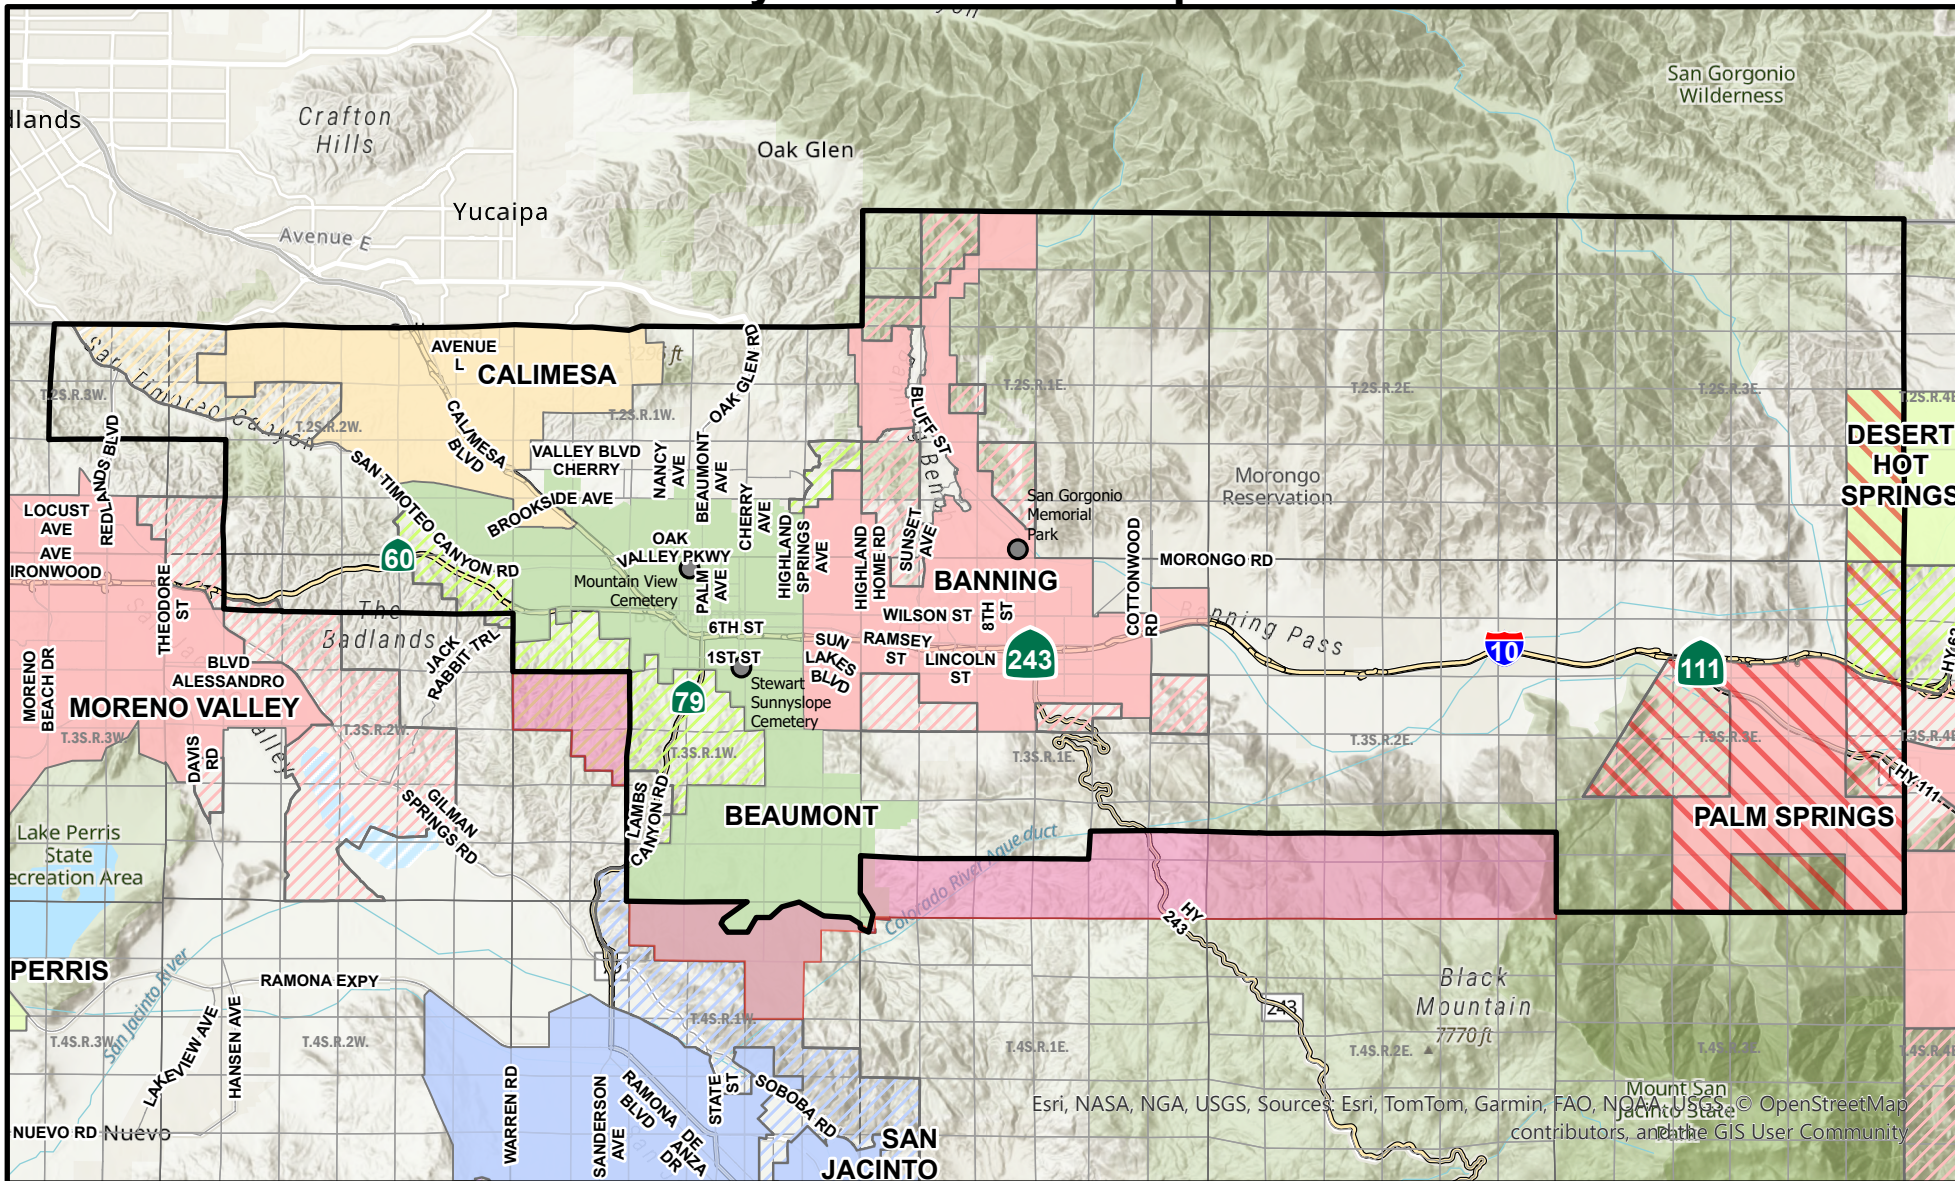

# Summit Cemetery District and Sphere of Influence

Esri, NASA, NGA, USGS, Sources: Esri, TomTom, Garmin, FAO, NOAA, USGS, © OpenStreetMap contributors, and the GIS User Community

Data Sources: County of Riverside; LAFCO

183,264.8 acres  
286.4 square miles

## Legend

- Summit Cemetery District
- Summit Cemetery District SOI
- Added to Palm Springs CD Sphere
- Cemeteries
- Townships

Commission Confirmed SOI: 03/27/2025

Cemetery District Services  
provided by District