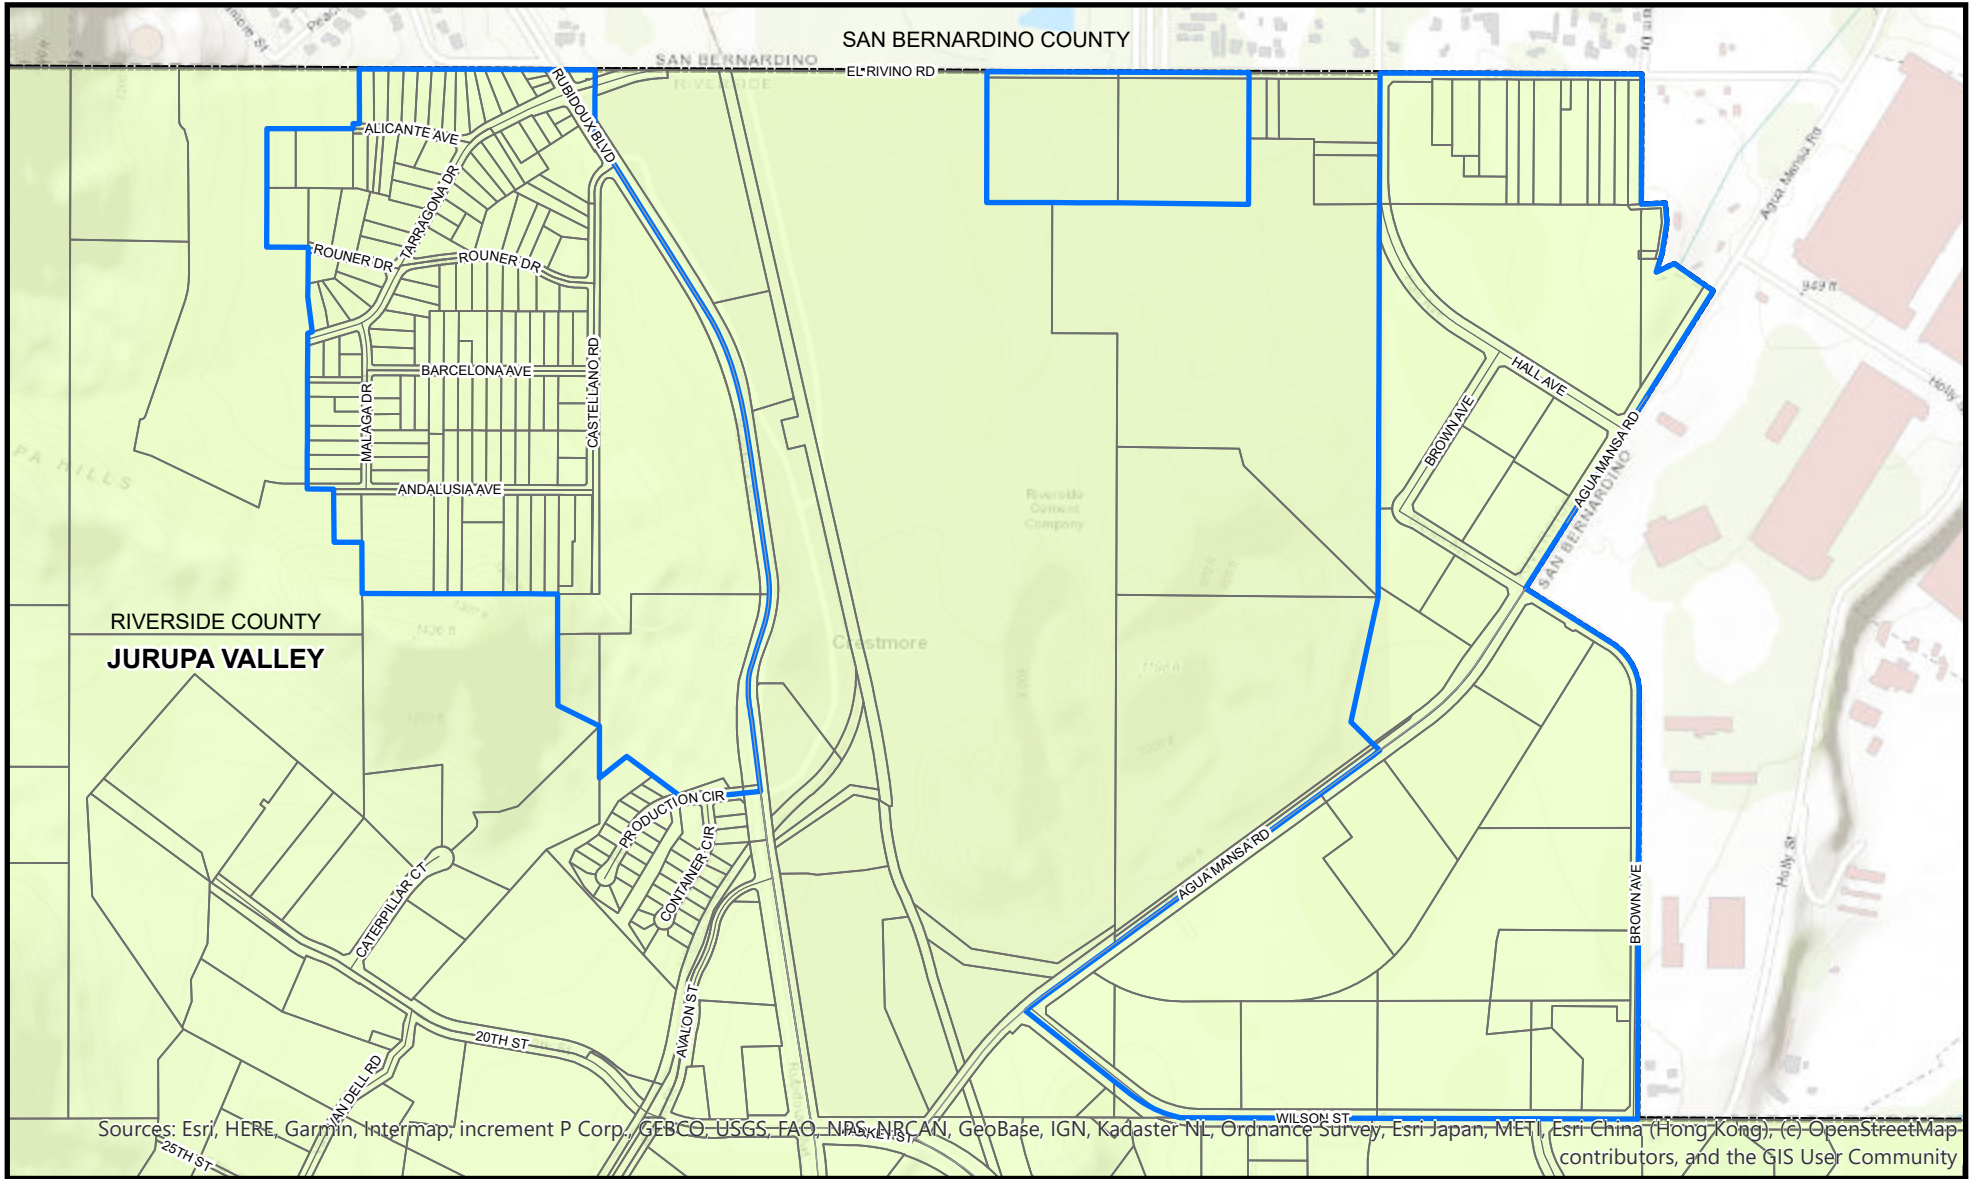

West Valley Water District and Sphere of Influence

Data Sources: County of Riverside; Registrar of Voters

0.2 0.1 0 0.2 Miles

Legend

 WWWD Service Areas Within Riverside County**

Sphere of Influence (SOI) Adopted: 2006

** SOI is coterminous with District Boundary

SOI Adopted: 2006

Author: Crystal M. Craig

Map Created on 9/23/19

Water provided by District

Disclaimer: The information shown is intended to be used for reference and general display purposes only and is not to be used as an official map.